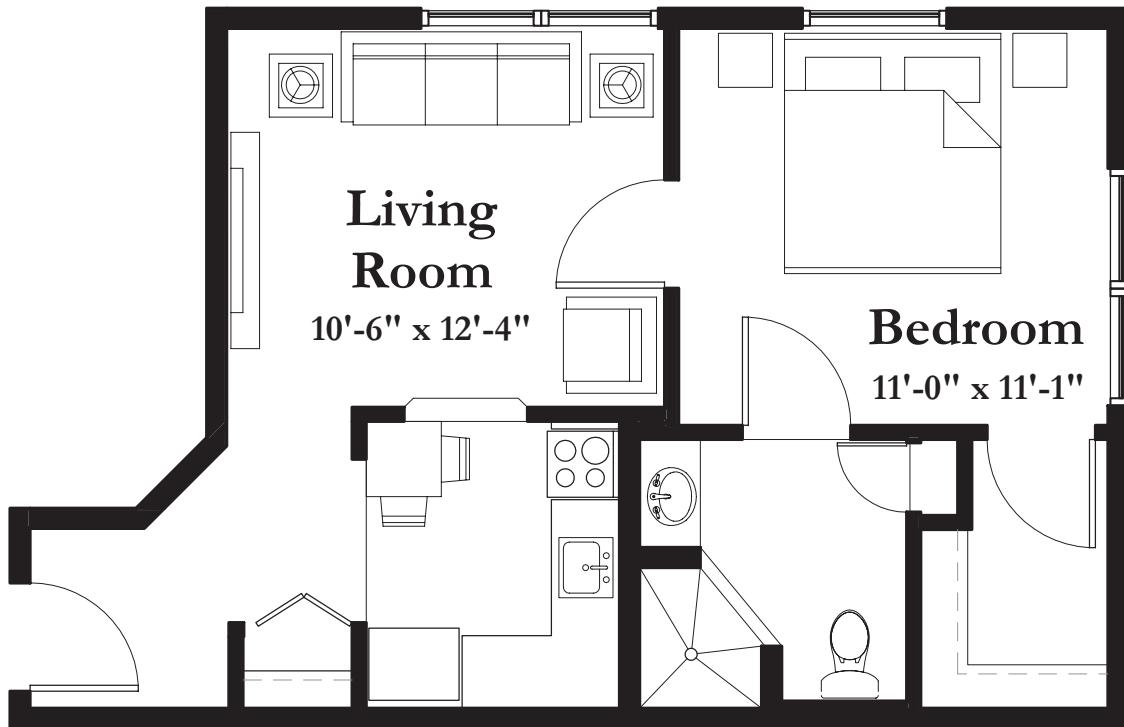

STYLE H

532 Square Feet

One Bedroom

(measurements in feet)

measurements are approximate

3663 Park Center Boulevard St Louis Park MN 55416 T 952.925.6231 F 952.926.6823

WWW.PARKSHORESENIORCAMPUS.COM