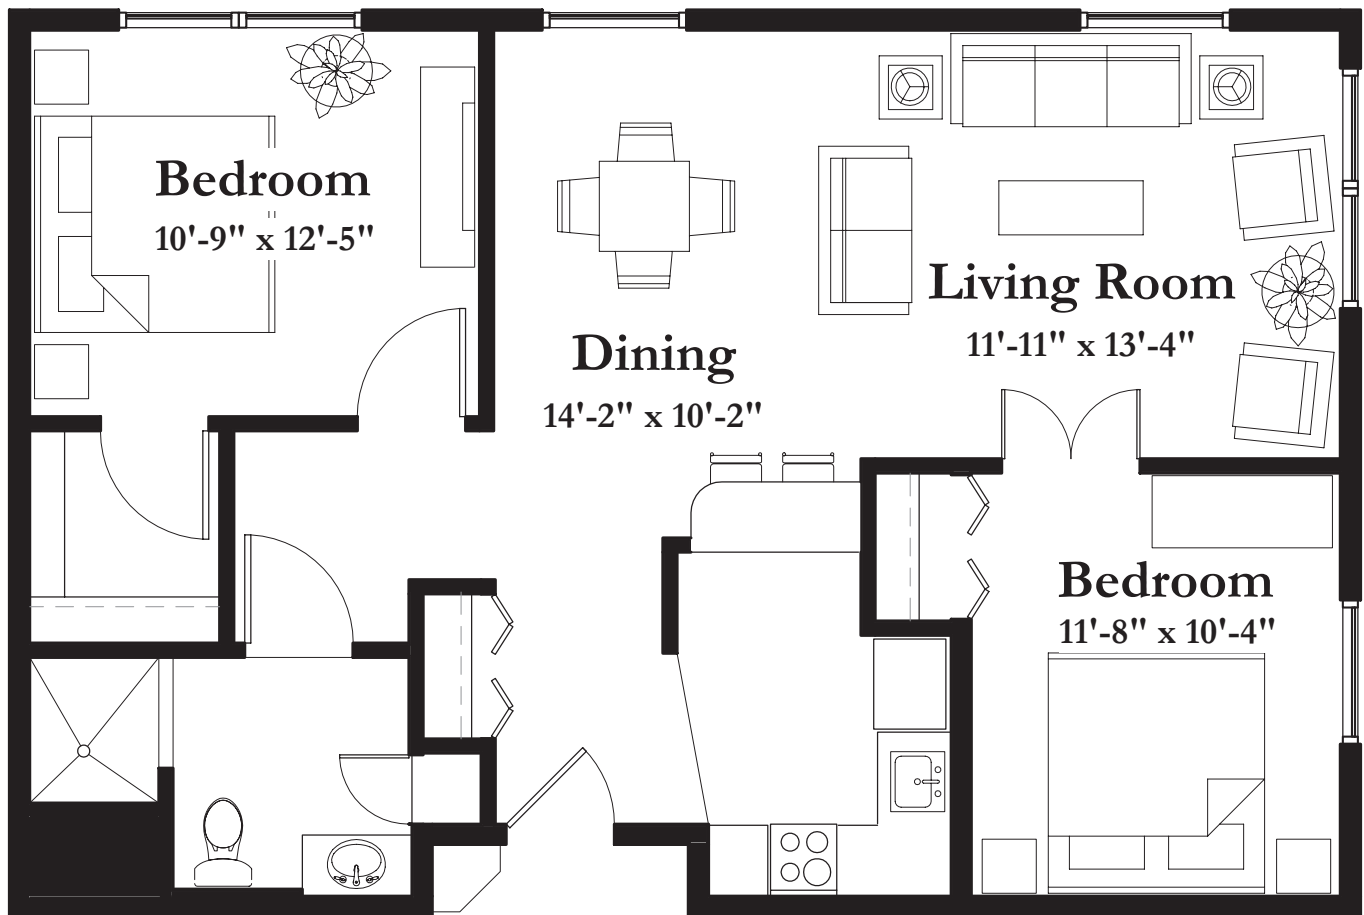

STYLE F

902 Square Feet

Two Bedroom

(measurements in feet)

measurements are approximate

3663 Park Center Boulevard St Louis Park MN 55416 T 952.925.6231 F 952.926.6823

WWW.PARKSHORESENIORCAMPUS.COM