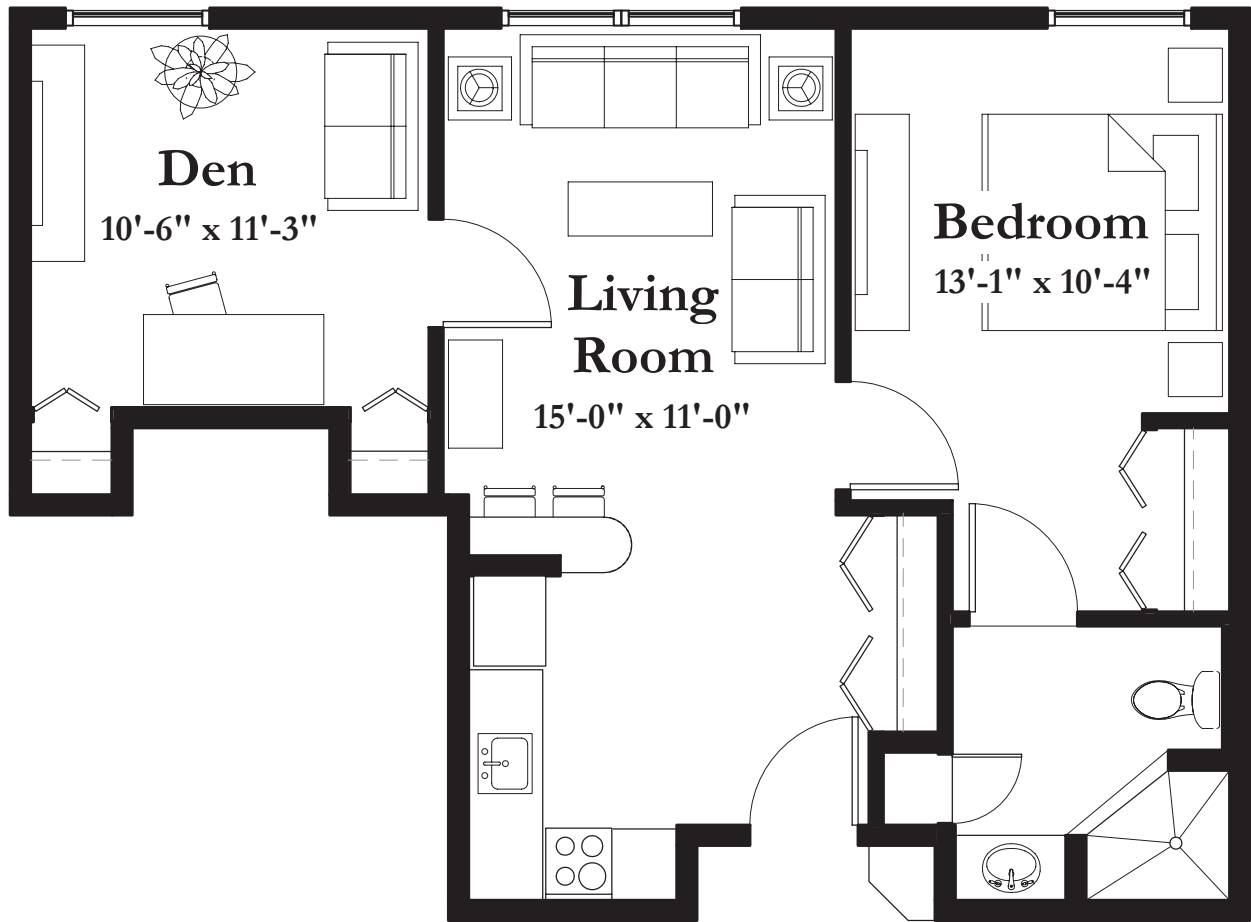

STYLE D

667 Square Feet

One Bedroom with Den

(measurements in feet)

measurements are approximate

3663 Park Center Boulevard St Louis Park MN 55416 T 952.925.6231 F 952.926.6823

WWW.PARKSHORESENIORCAMPUS.COM