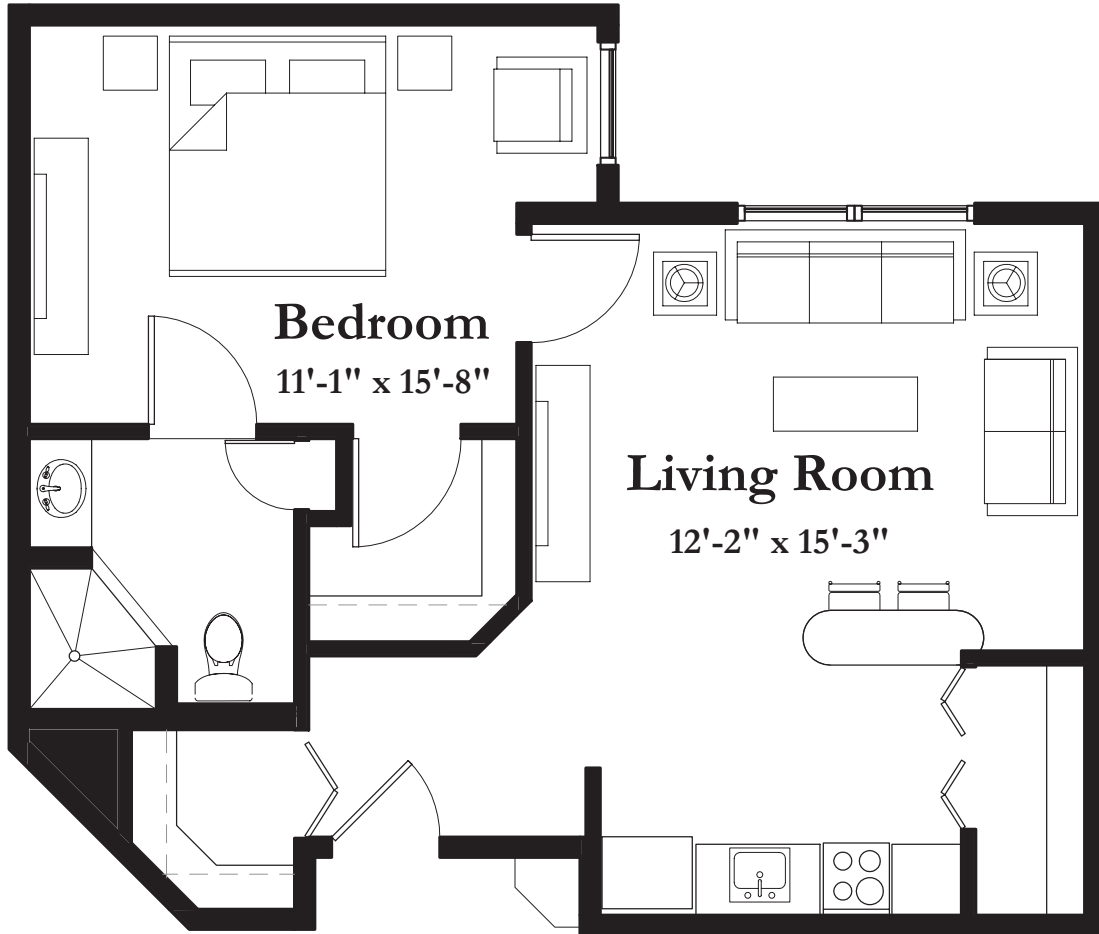

# STYLE C

645 Square Feet

One Bedroom

(measurements in feet)

measurements are approximate

3663 Park Center Boulevard St Louis Park MN 55416 T 952.925.6231 F 952.926.6823

WWW.PARKSHORESENIORCAMPUS.COM