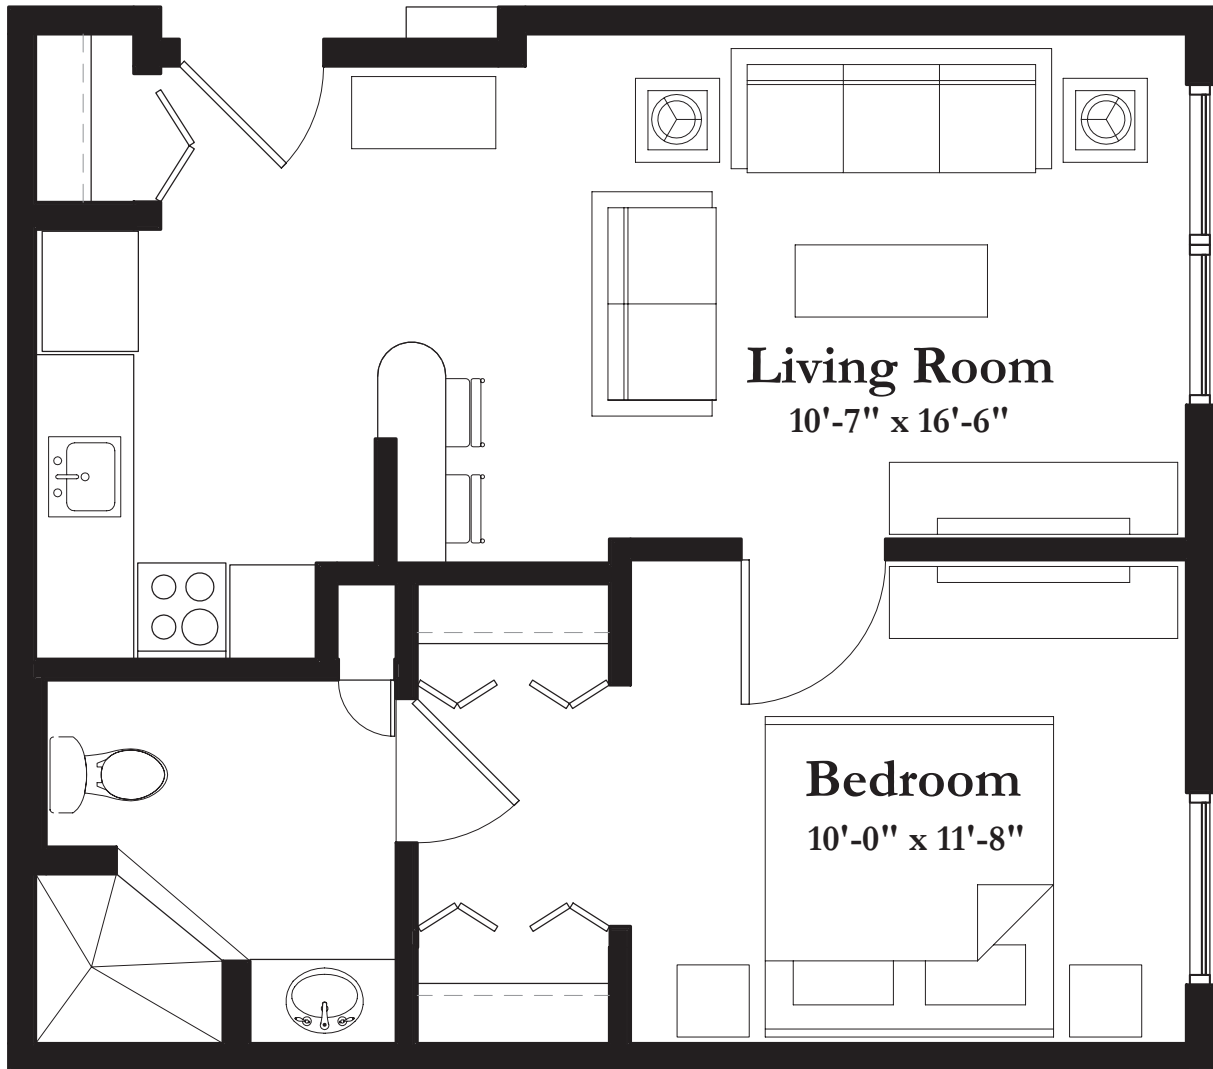

STYLE B2

535 Square Feet

One Bedroom

(measurements in feet)

measurements are approximate

3663 Park Center Boulevard St Louis Park MN 55416 T 952.925.6231 F 952.926.6823

WWW.PARKSHORESENIORCAMPUS.COM