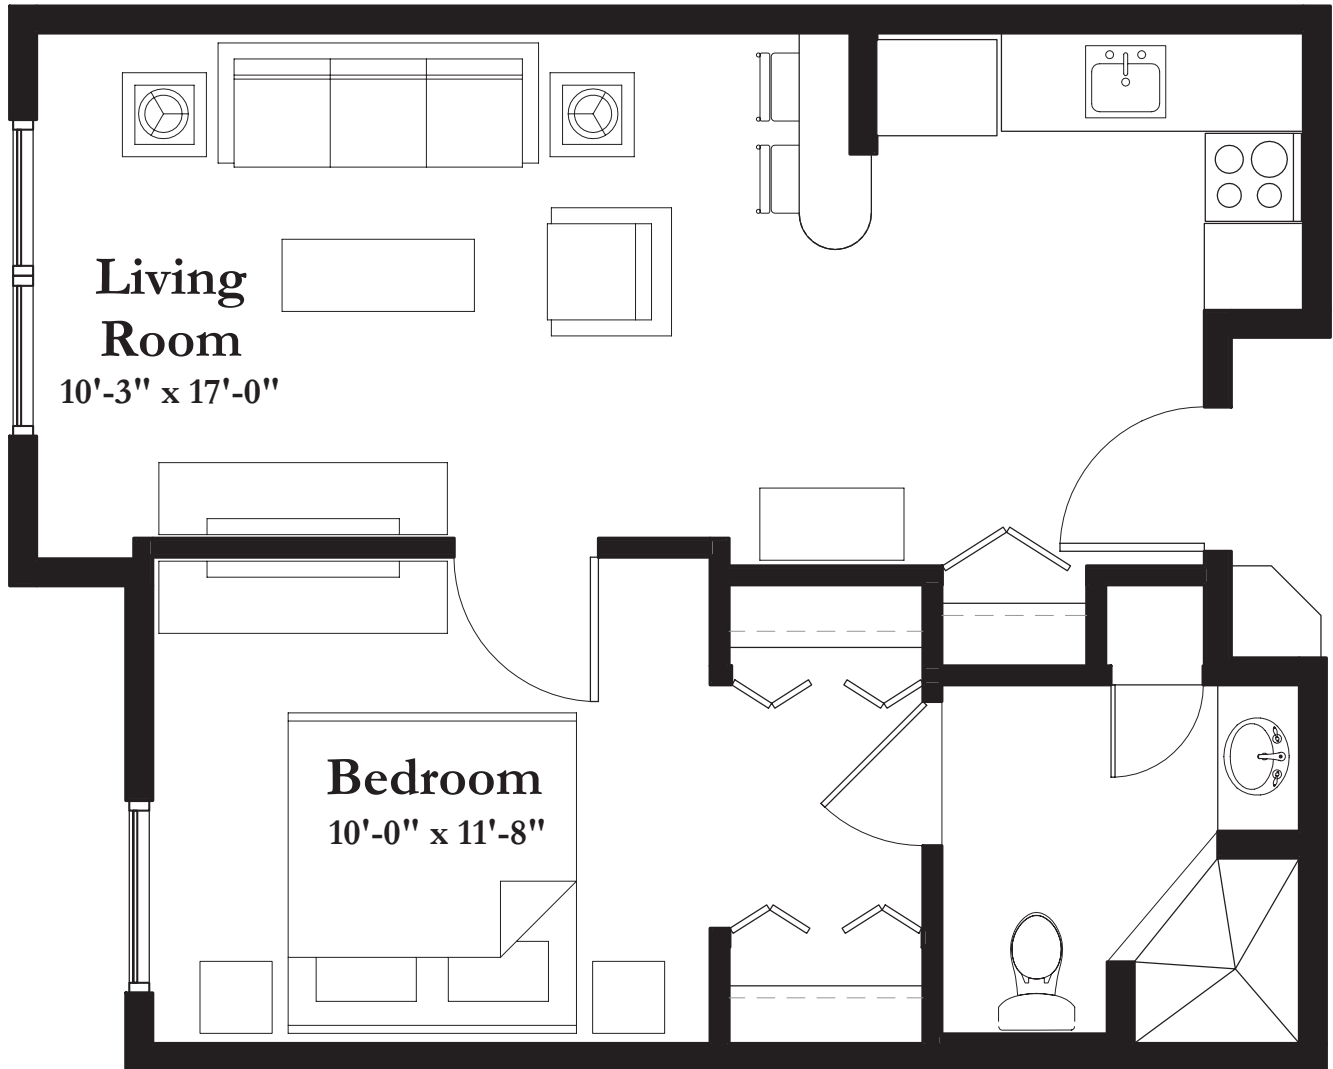

STYLE B1

541 Square Feet
One Bedroom

(measurements in feet)

measurements are approximate