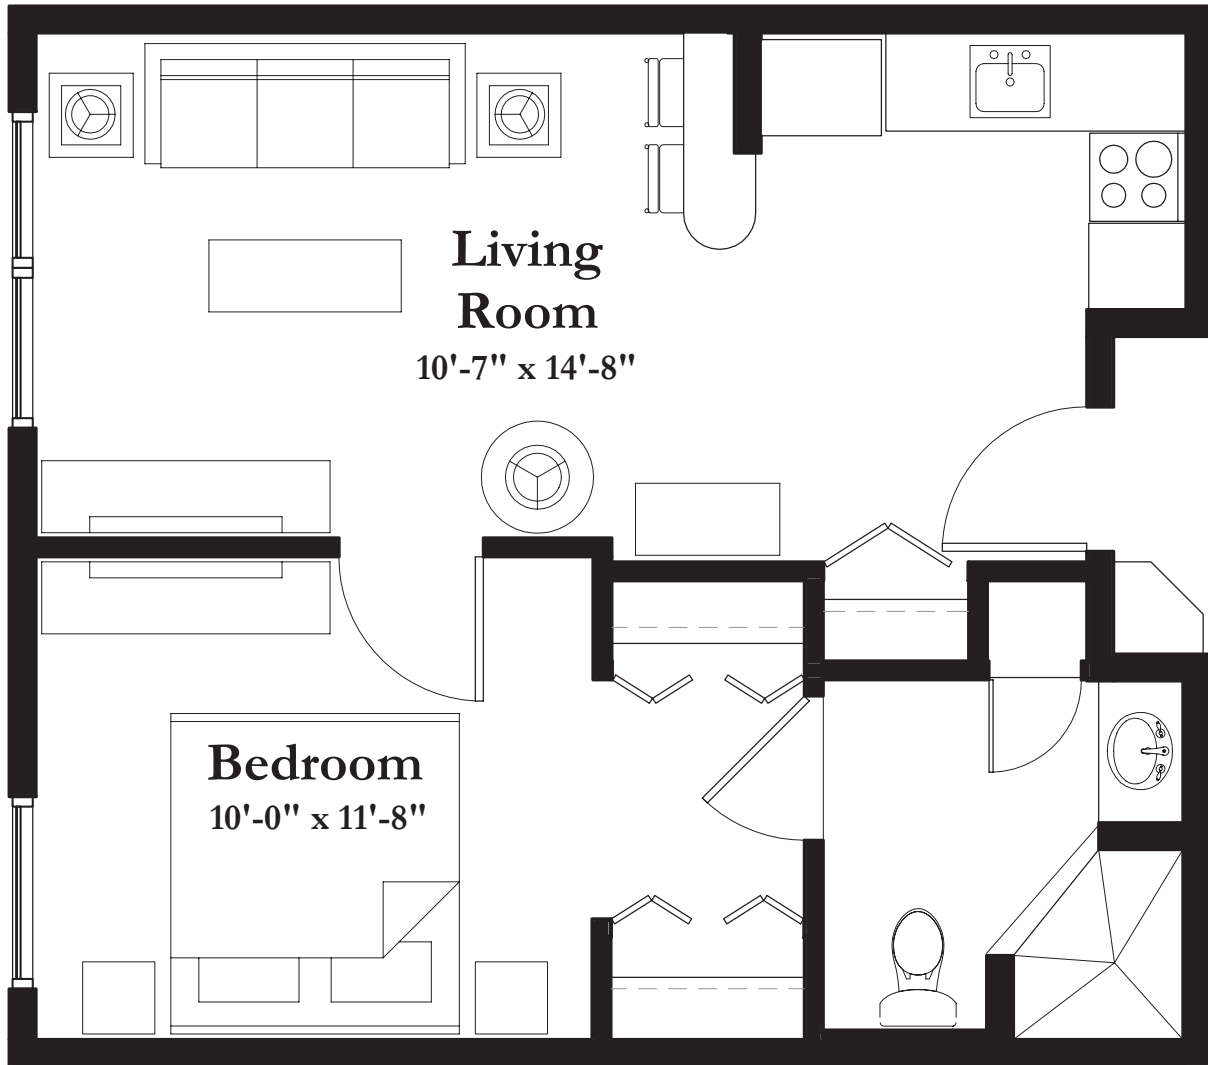

STYLE B

520 Square Feet

One Bedroom

(measurements in feet)

measurements are approximate