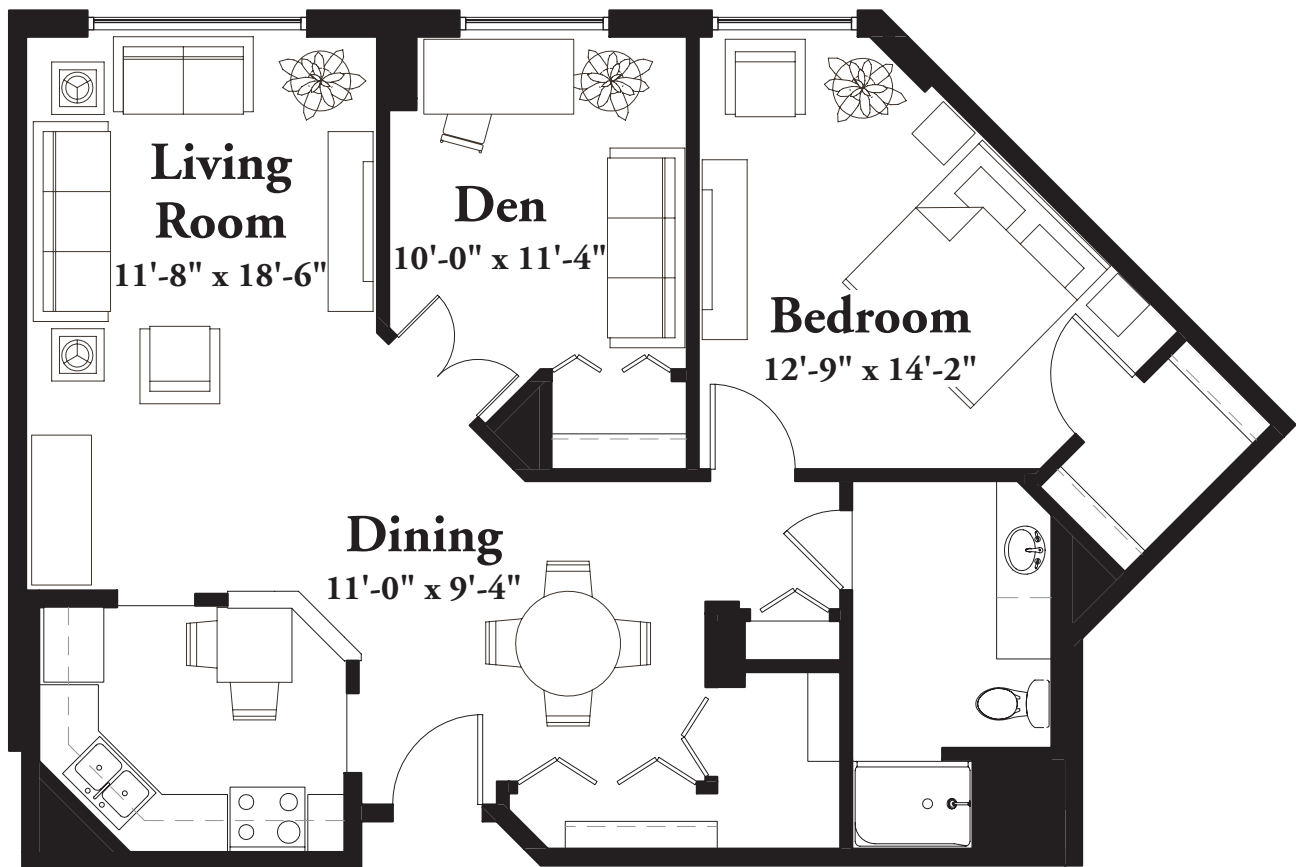

STYLE D2

939 Square Feet

One Bedroom with Den

(measurements in feet)

measurements are approximate