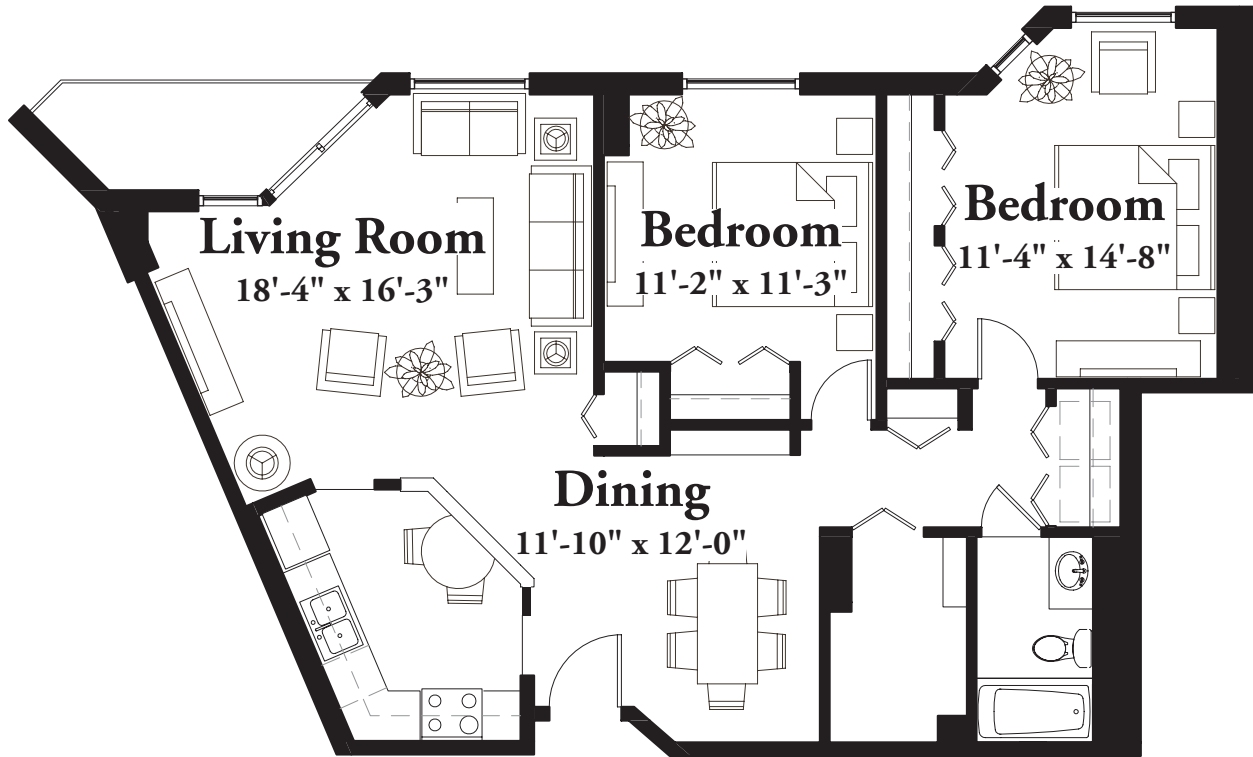

# STYLE C6

1,036 Square Feet

Two Bedroom

(measurements in feet)

measurements are approximate

3663 Park Center Boulevard St Louis Park MN 55416 T 952.925.6231 F 952.926.6823

WWW.PARKSHORESENIORCAMPUS.COM