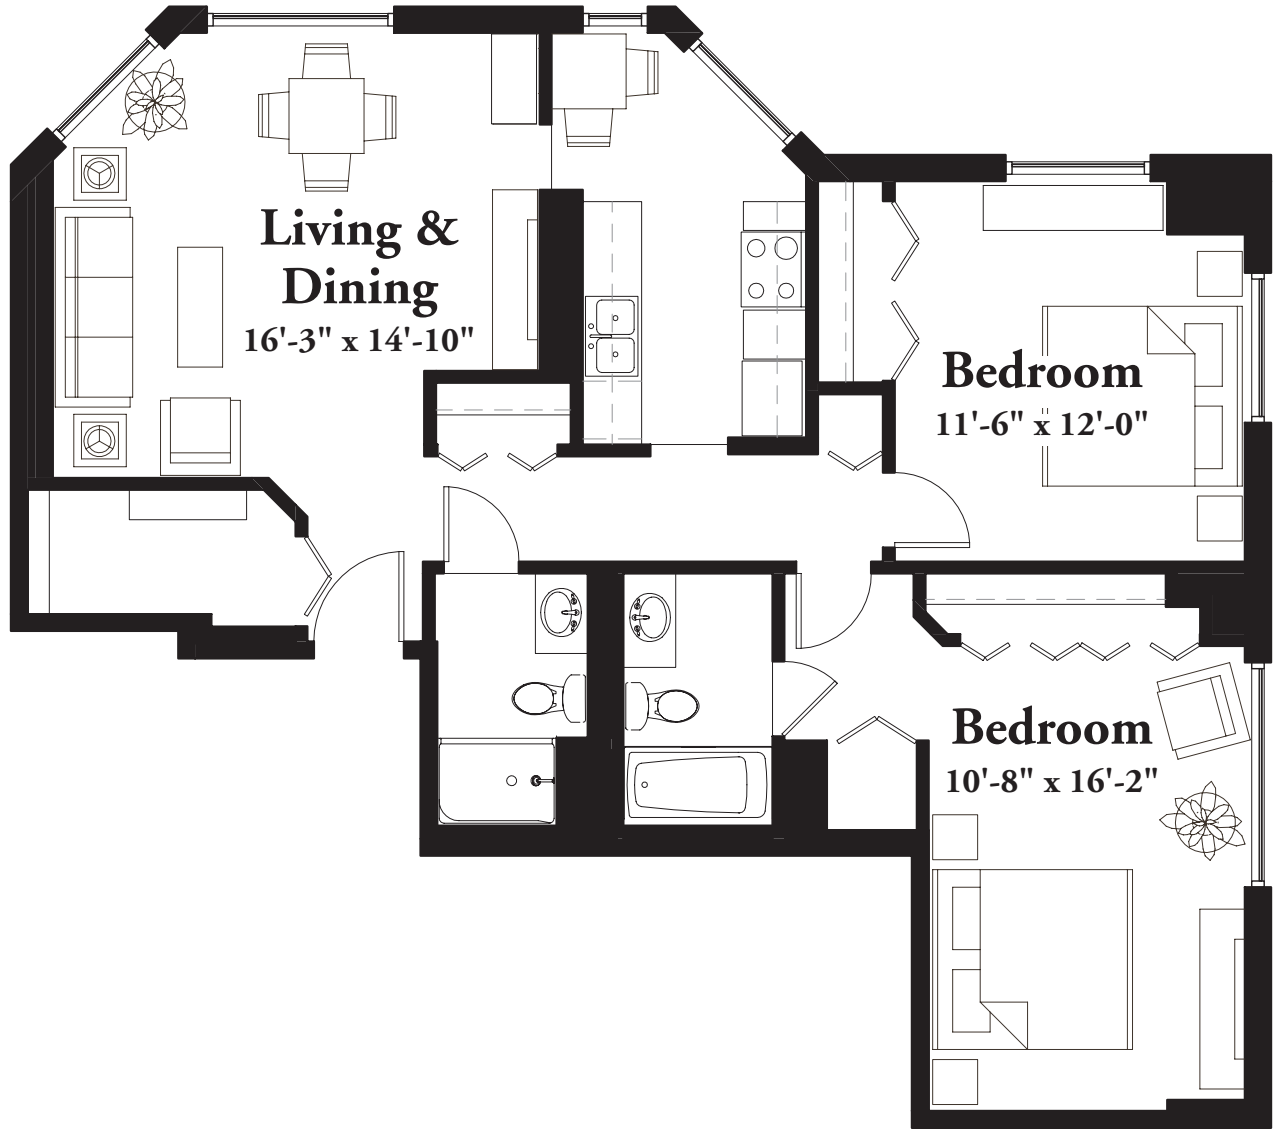

# STYLE C4

975 Square Feet

Two Bedroom

(measurements in feet)

measurements are approximate

3663 Park Center Boulevard St Louis Park MN 55416 T 952.925.6231 F 952.926.6823

WWW.PARKSHORESENIORCAMPUS.COM