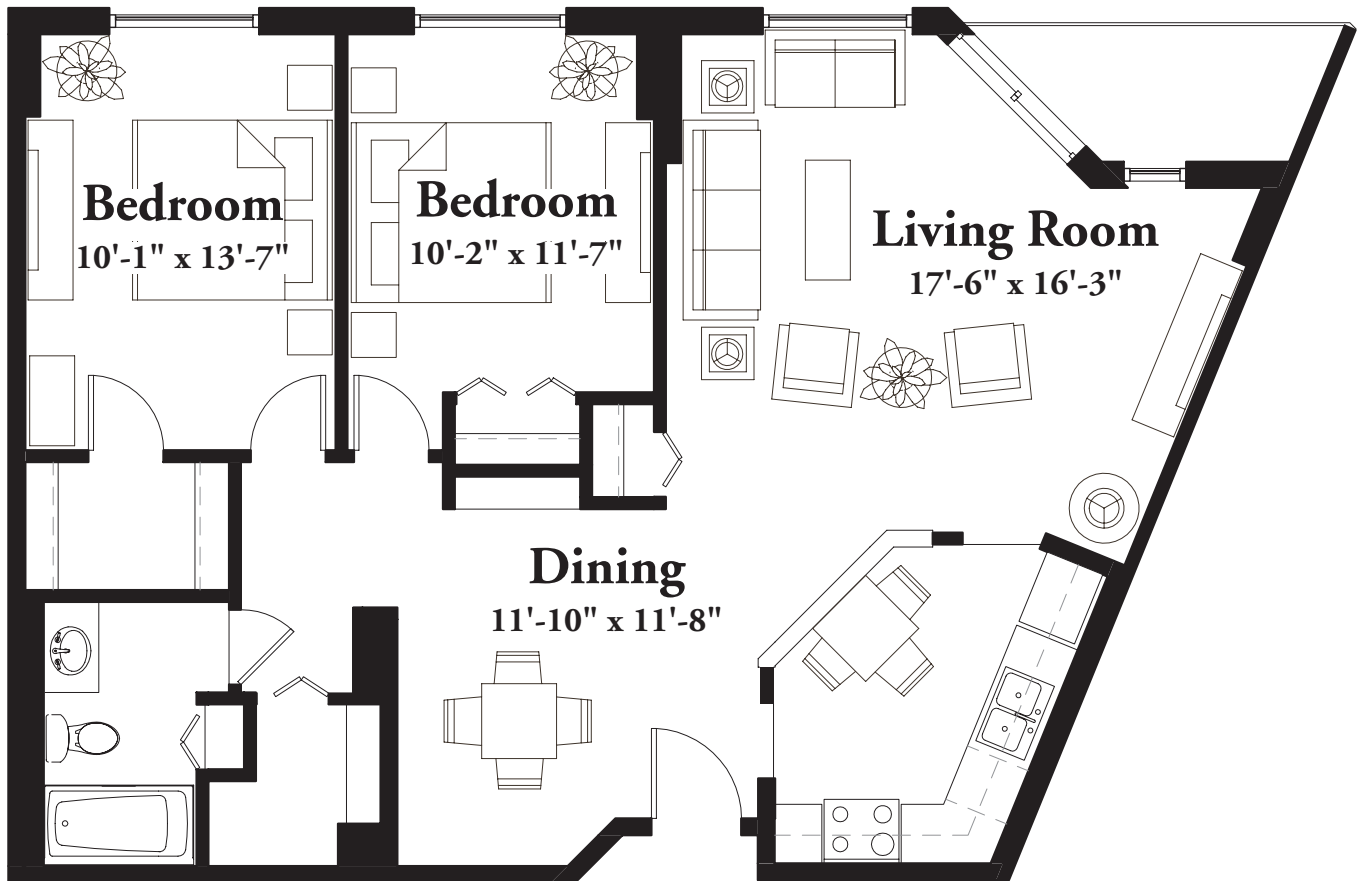

STYLE C3

956 Square Feet

Two Bedroom

(measurements in feet)

measurements are approximate

3663 Park Center Boulevard St Louis Park MN 55416 T 952.925.6231 F 952.926.6823

WWW.PARKSHORESENIORCAMPUS.COM