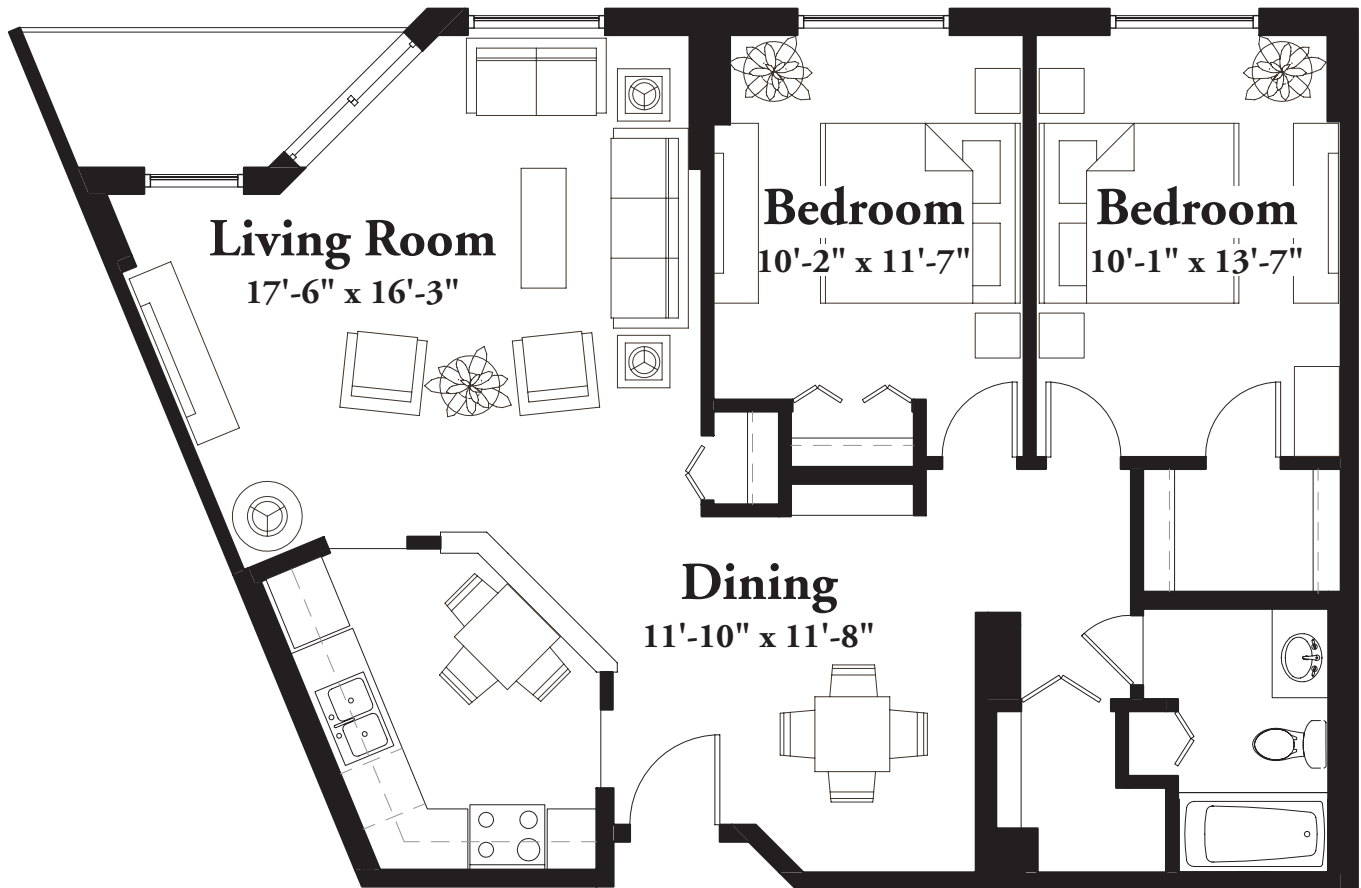

STYLE C2

953 Square Feet

Two Bedroom

(measurements in feet)

measurements are approximate

3663 Park Center Boulevard St Louis Park MN 55416 T 952.925.6231 F 952.926.6823

WWW.PARKSHORESENIORCAMPUS.COM