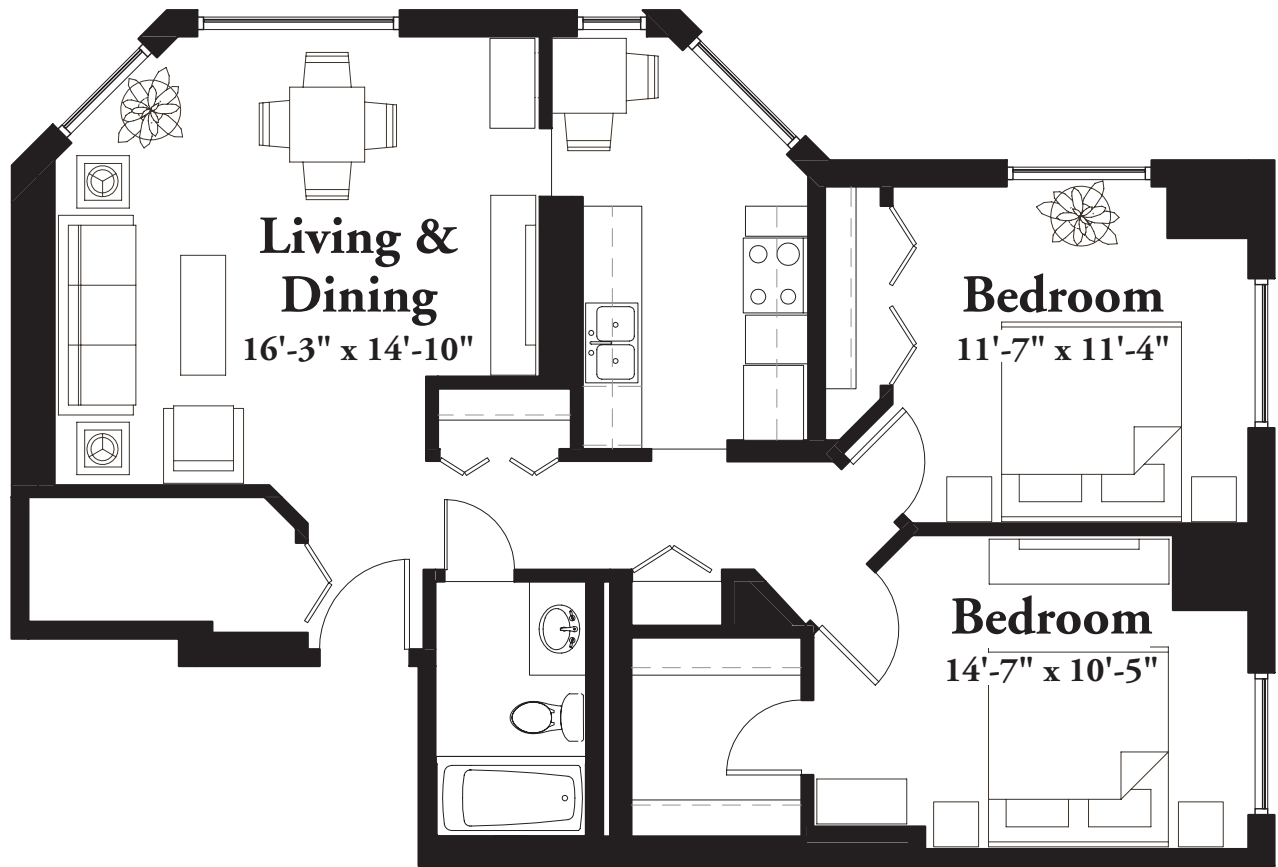

STYLE C1

875 Square Feet
Two Bedroom

(measurements in feet)

measurements are approximate