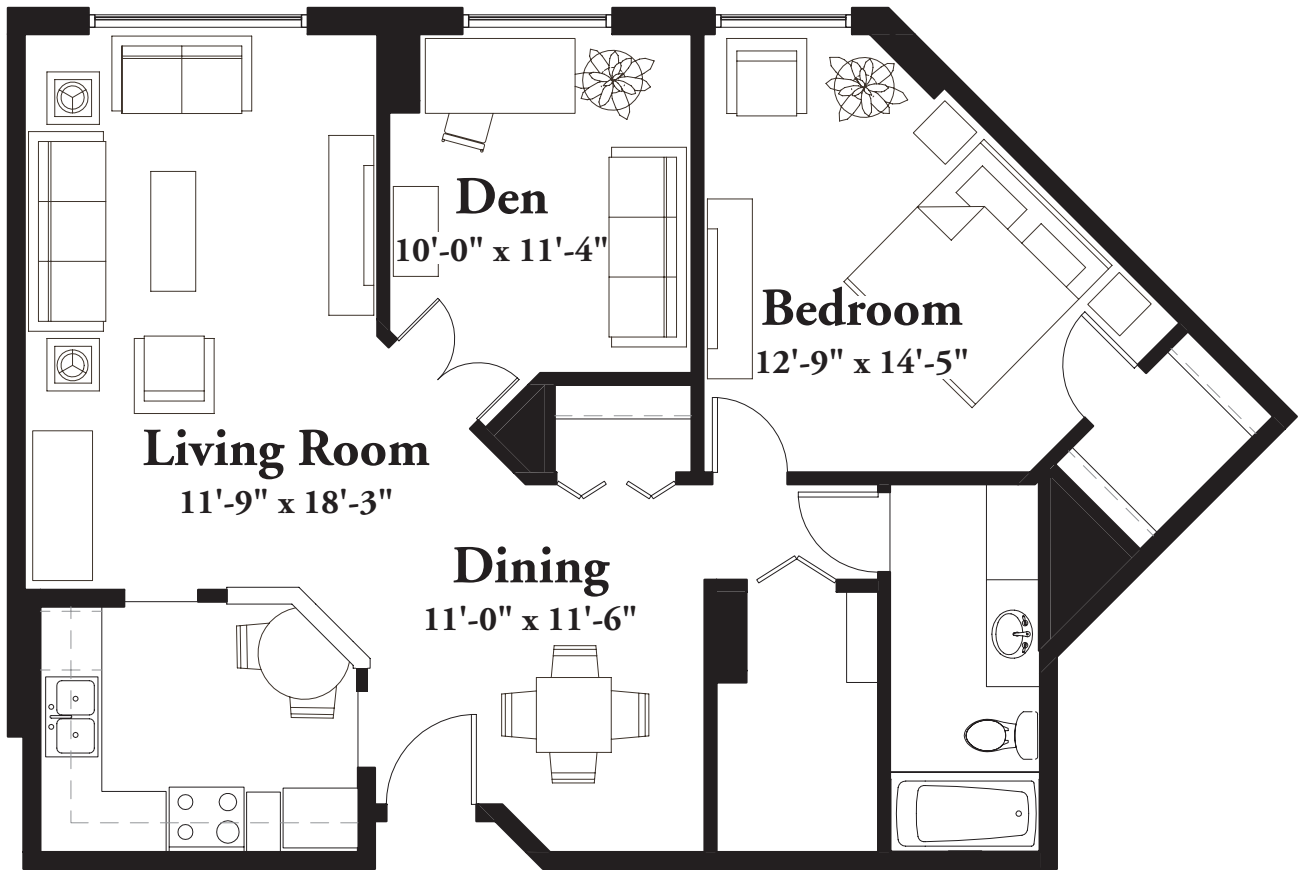

STYLE B3

931 Square Feet

One Bedroom with Den

(measurements in feet)

measurements are approximate