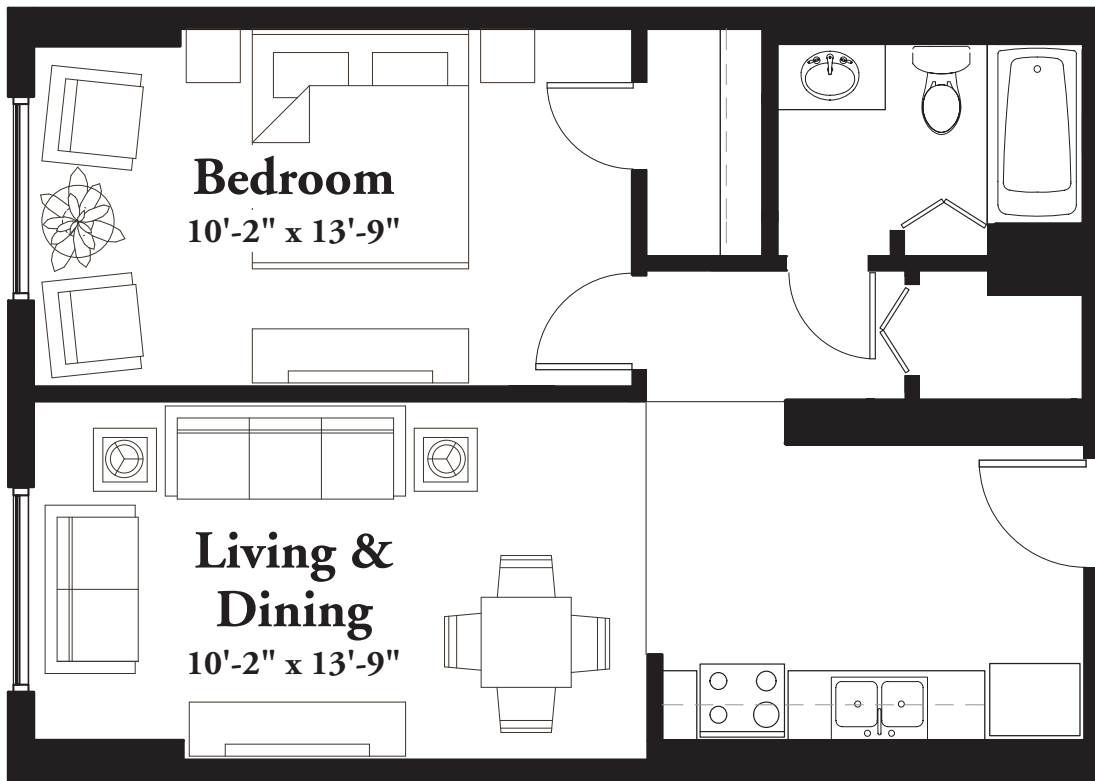

# STYLE A

555 Square Feet

One Bedroom

(measurements in feet)

measurements are approximate

3663 Park Center Boulevard St Louis Park MN 55416 T 952.925.6231 F 952.926.6823

WWW.PARKSHORESENIORCAMPUS.COM