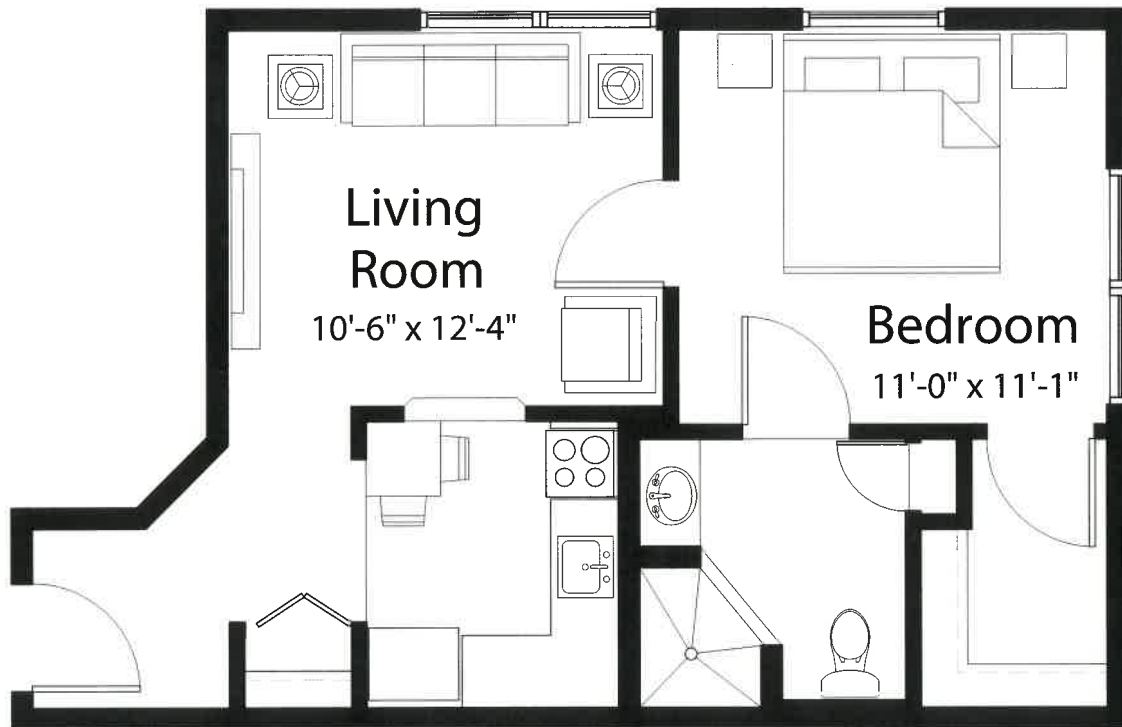

# STYLE H

532 Square Feet

One Bedroom

(measurements in feet)

measurements are approximate