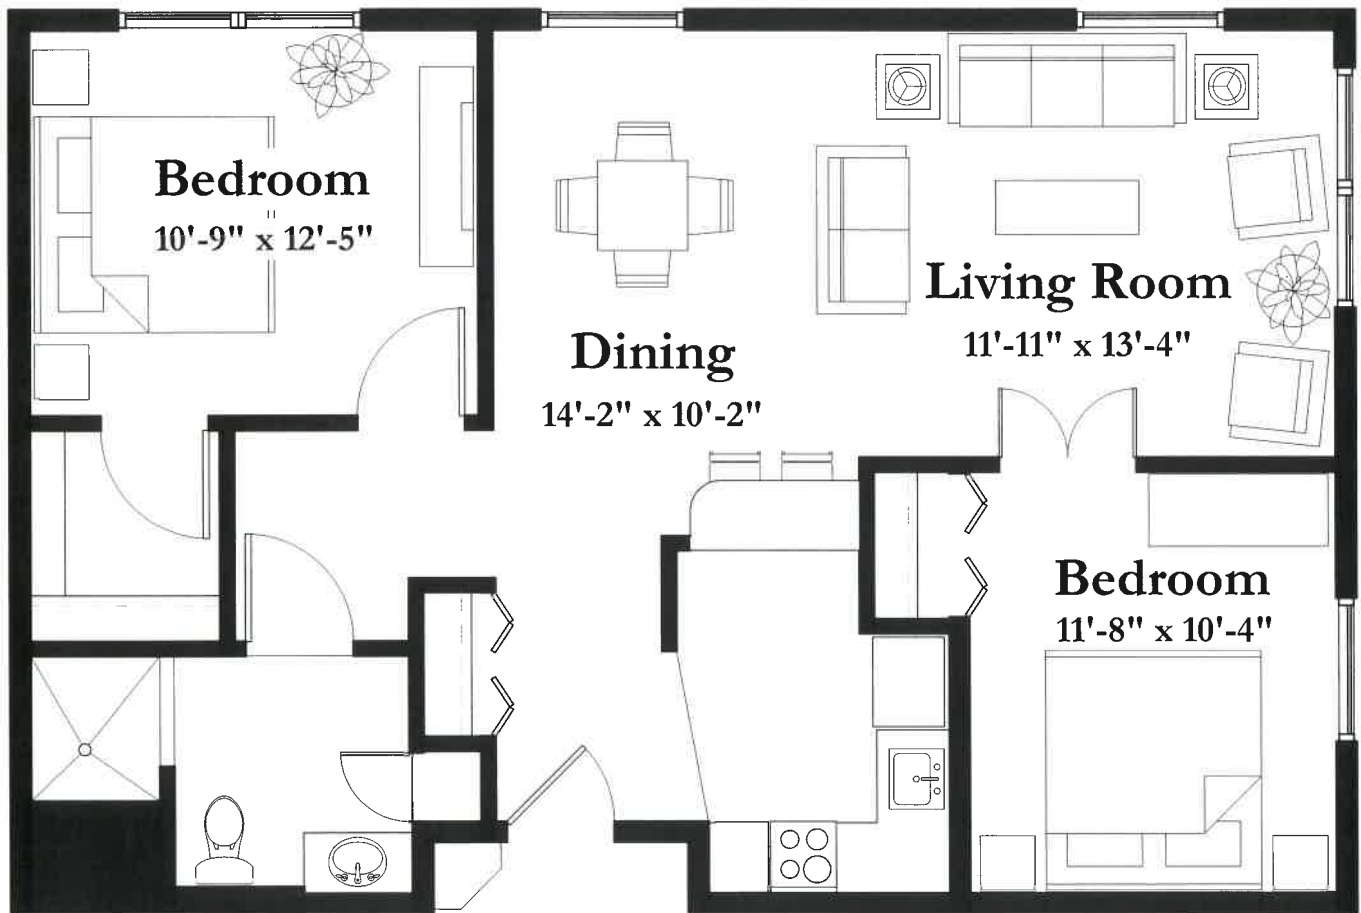

STYLE F

902 Square Feet

Two Bedroom

(measurements in feet)

measurements are approximate

3663 Park Center Boulevard St Louis Park MN 554 16 T 9 52.925.6231 F 9 52.926.6823

WWW.PARKSHORESENIORCAMPUS.COM