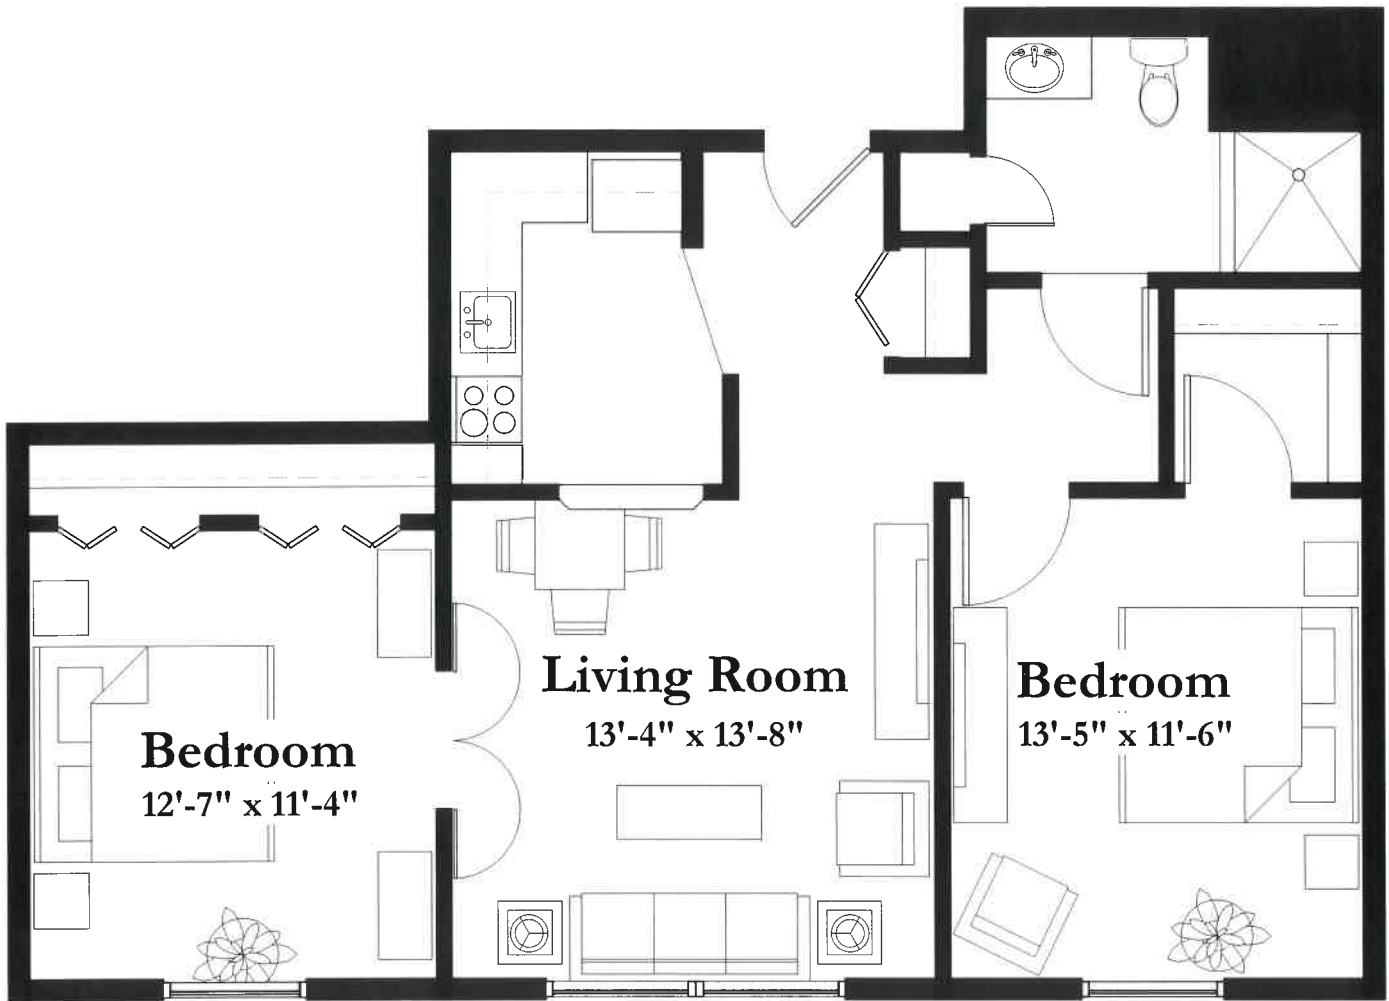

STYLE E1

854 Square Feet

Two Bedroom

(measurements in feet)

measurements are approximate