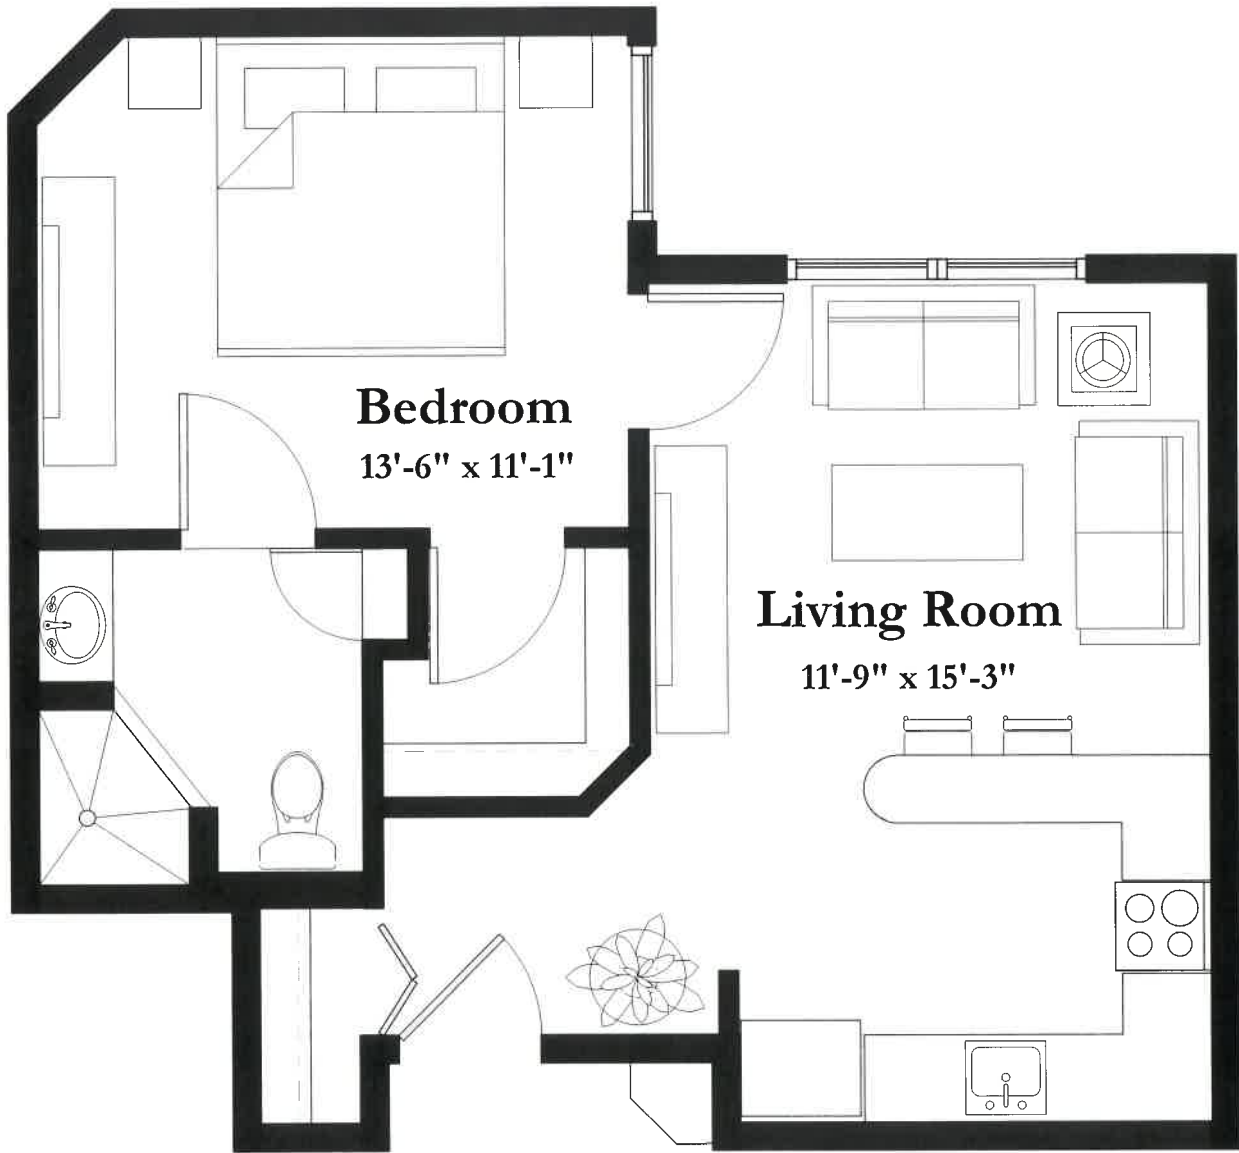

# STYLE C2

561 Square Feet

One Bedroom

measurements are approximate