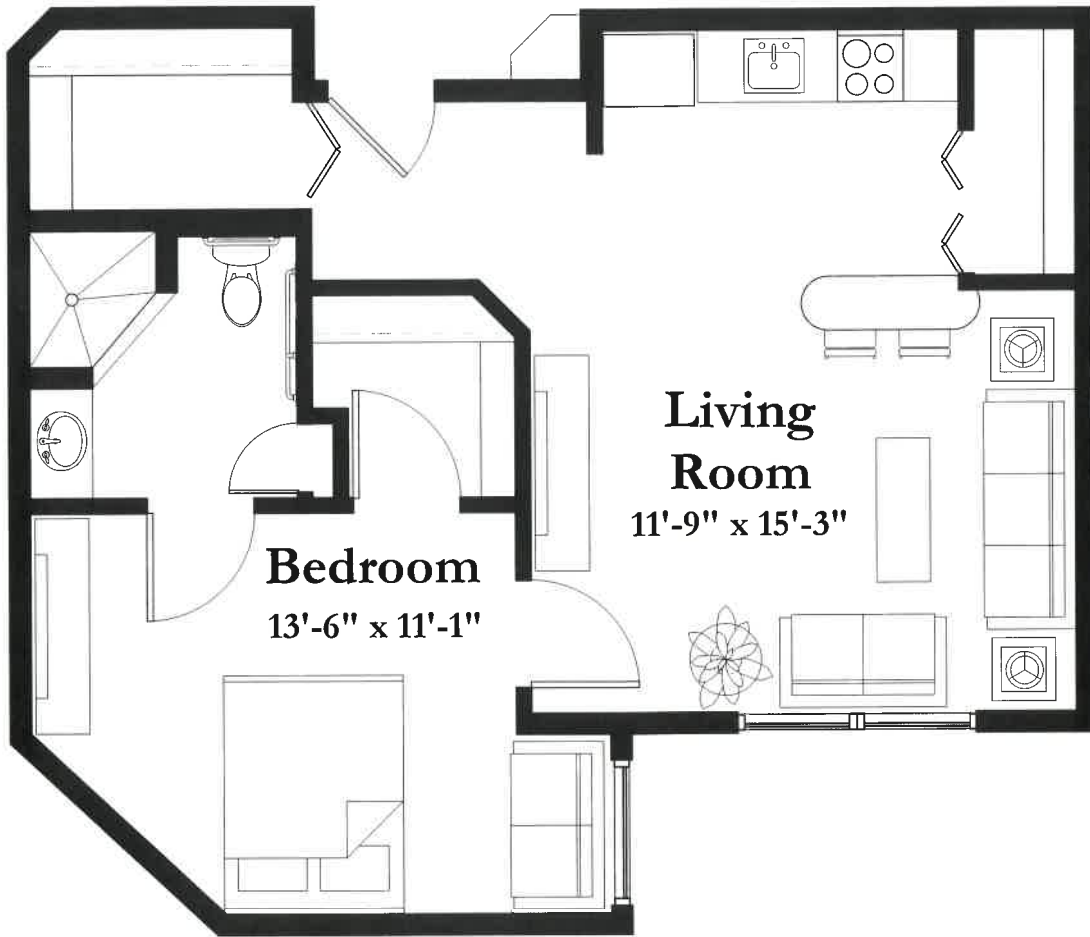

STYLE C1

633 Square Feet

One Bedroom

(measurements in feet)

measurements are approximate

3663 Park Center Boulevard St Louis Park MN 554 16 T 9 52.925.6231 F 9 52.926.6823

WWW.PARKSHORESENIORCAMPUS.COM