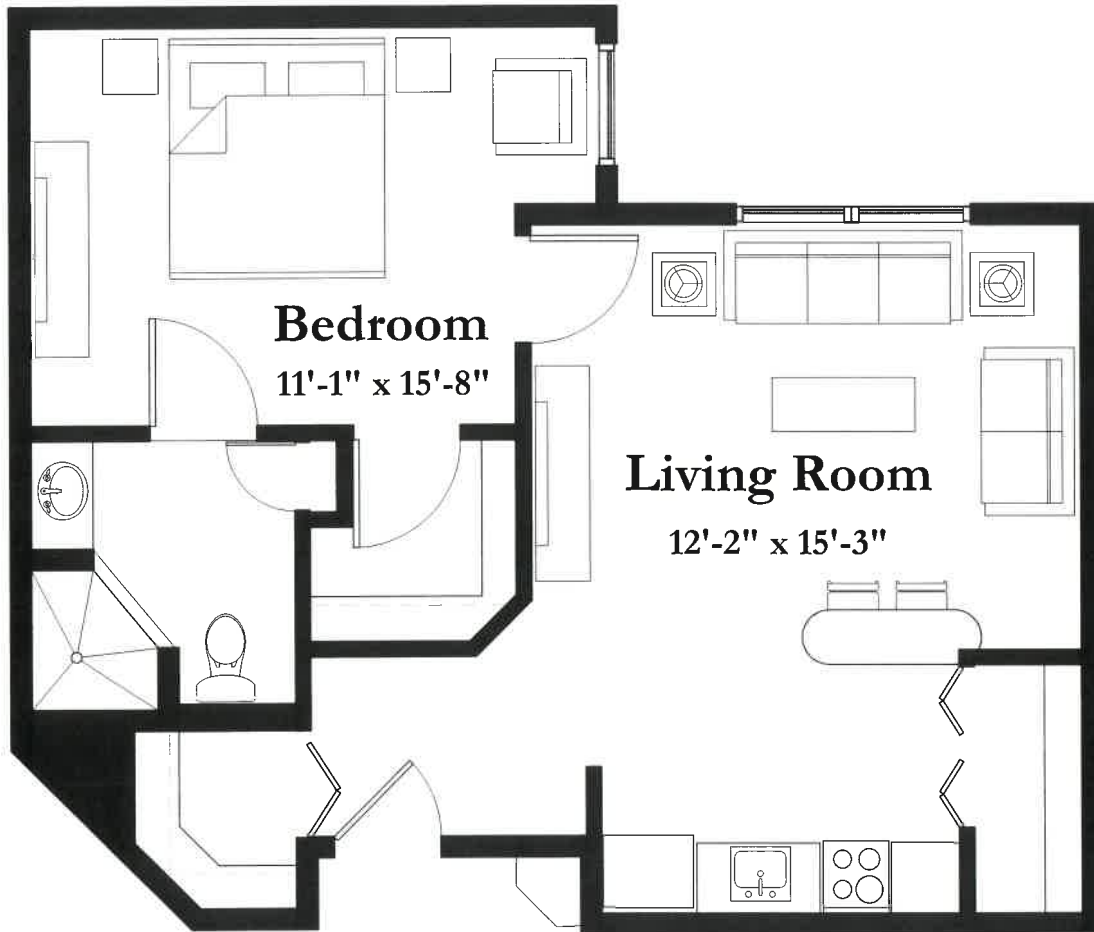

STYLE C

645 Square Feet
One Bedroom

(measurements in feet)

measurements are approximate