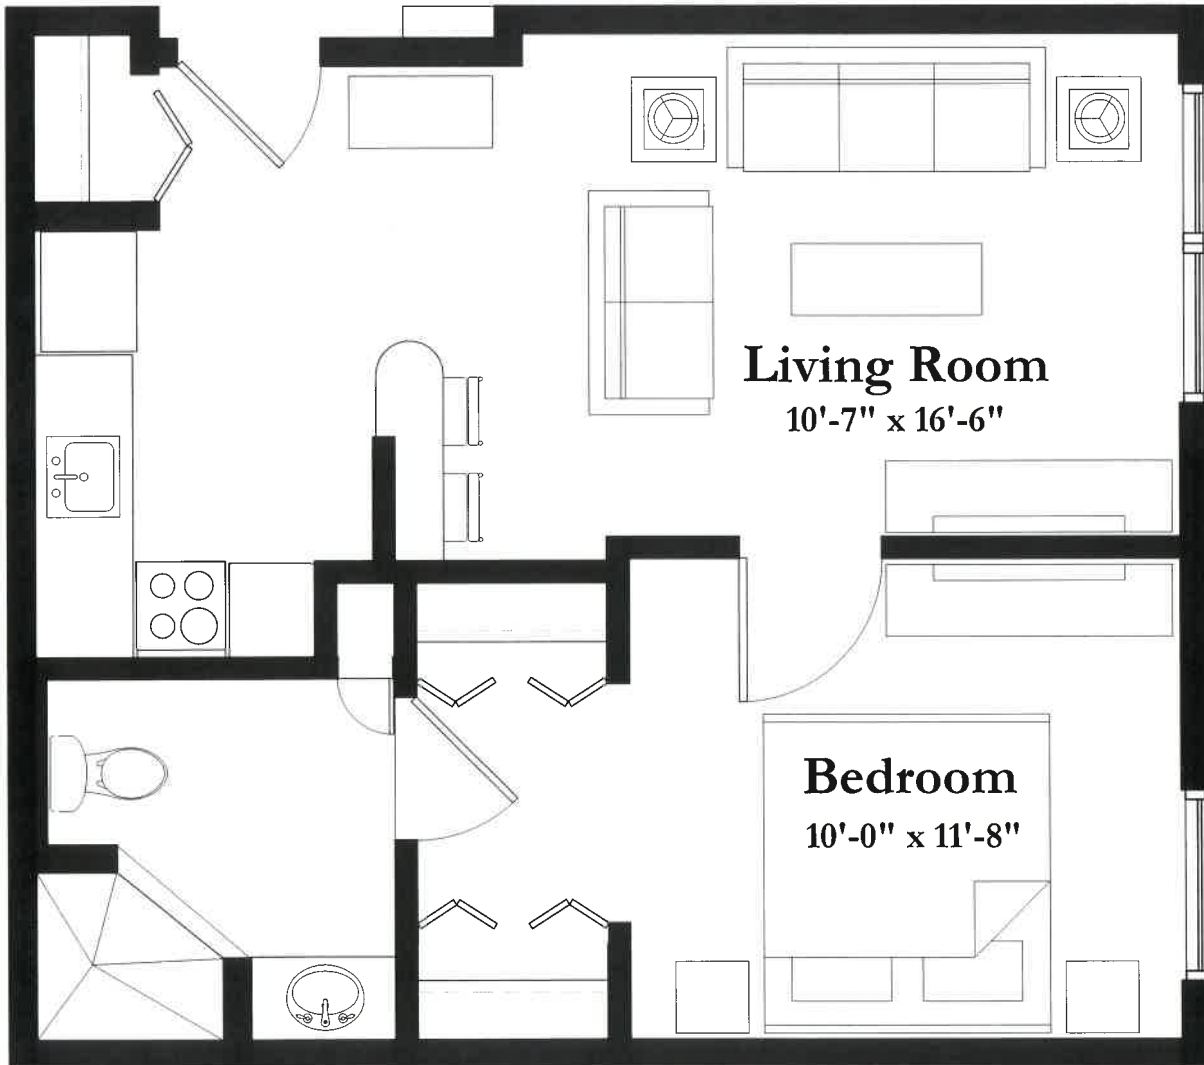

STYLE B2

535 Square Feet

One Bedroom

(measurements in feet)

measurements are approximate

3663 Park Center Boulevard St Louis Park MN 554 16 T 9 52.925.6231 F 9 52.926.6823

WWW.PARKSHORESENIORCAMPUS.COM