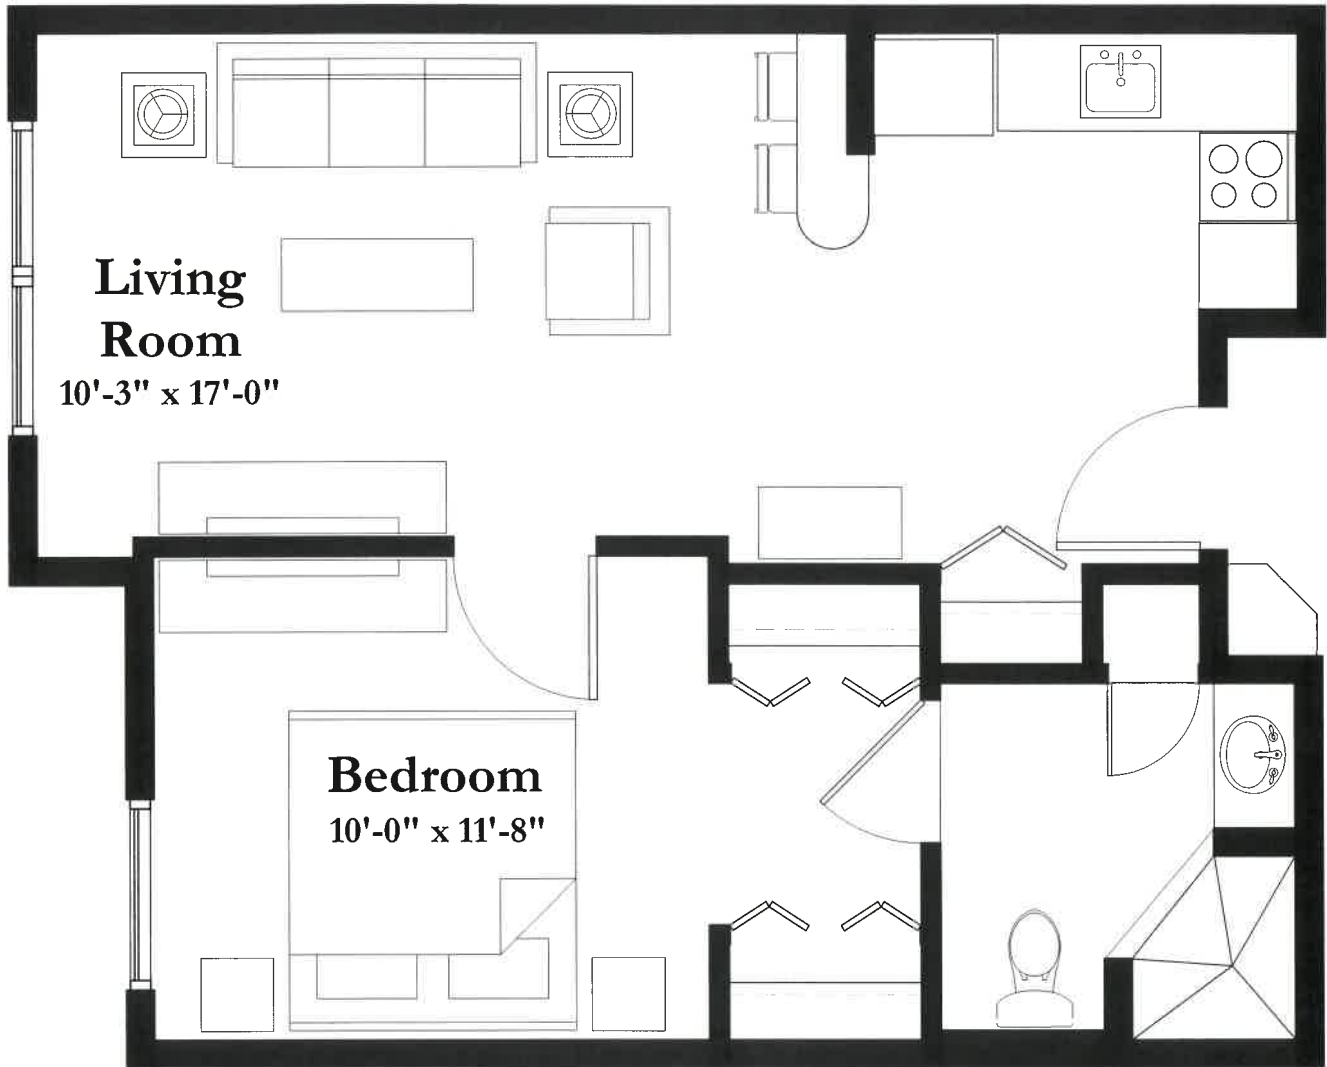

# STYLE B1

541 Square Feet  
One Bedroom

(measurements in feet)

measurements are approximate