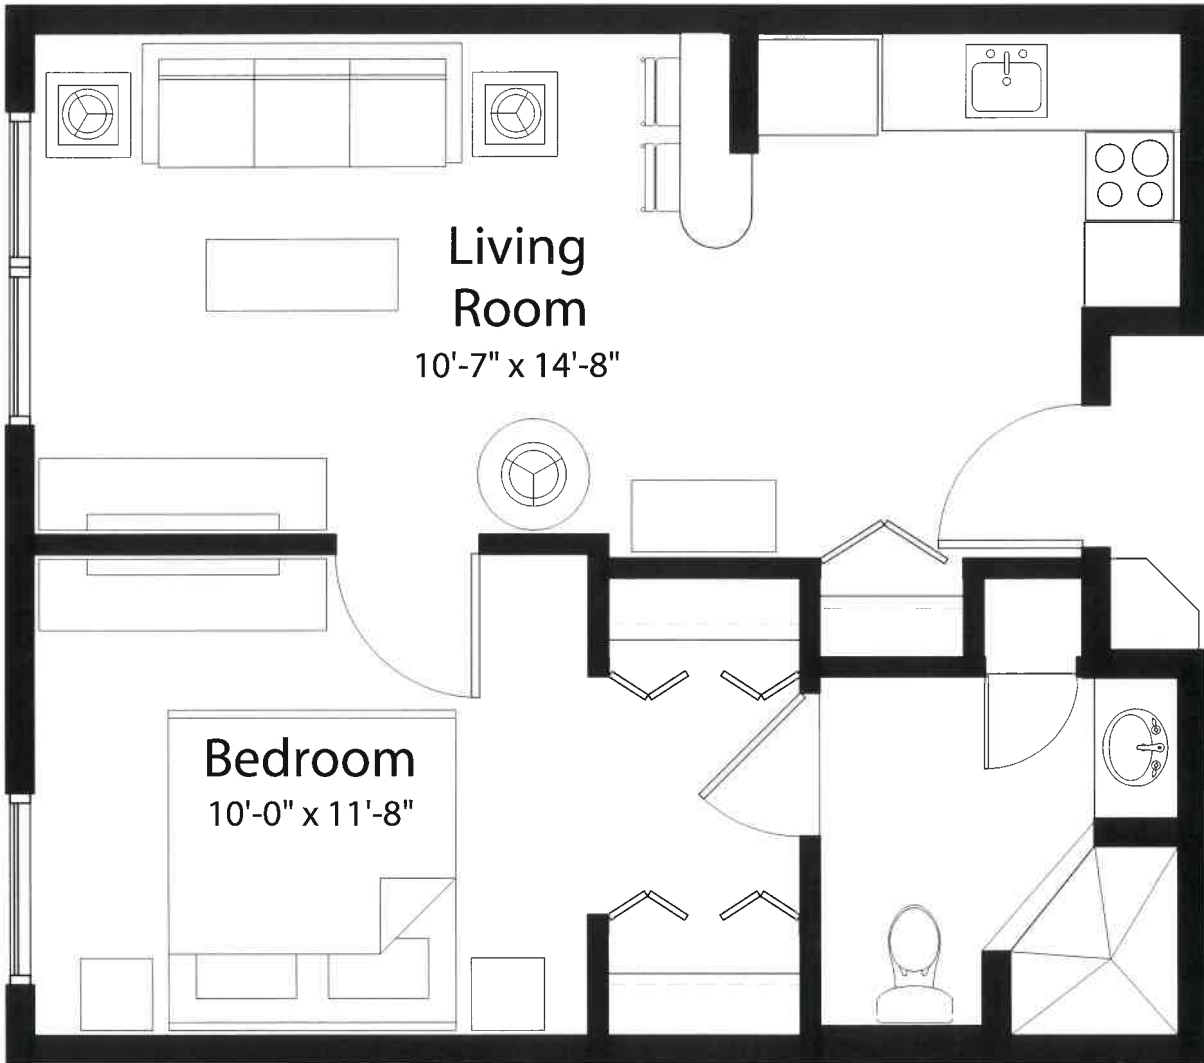

# STYLE B

520 Square Feet

One Bedroom

measurements are approximate