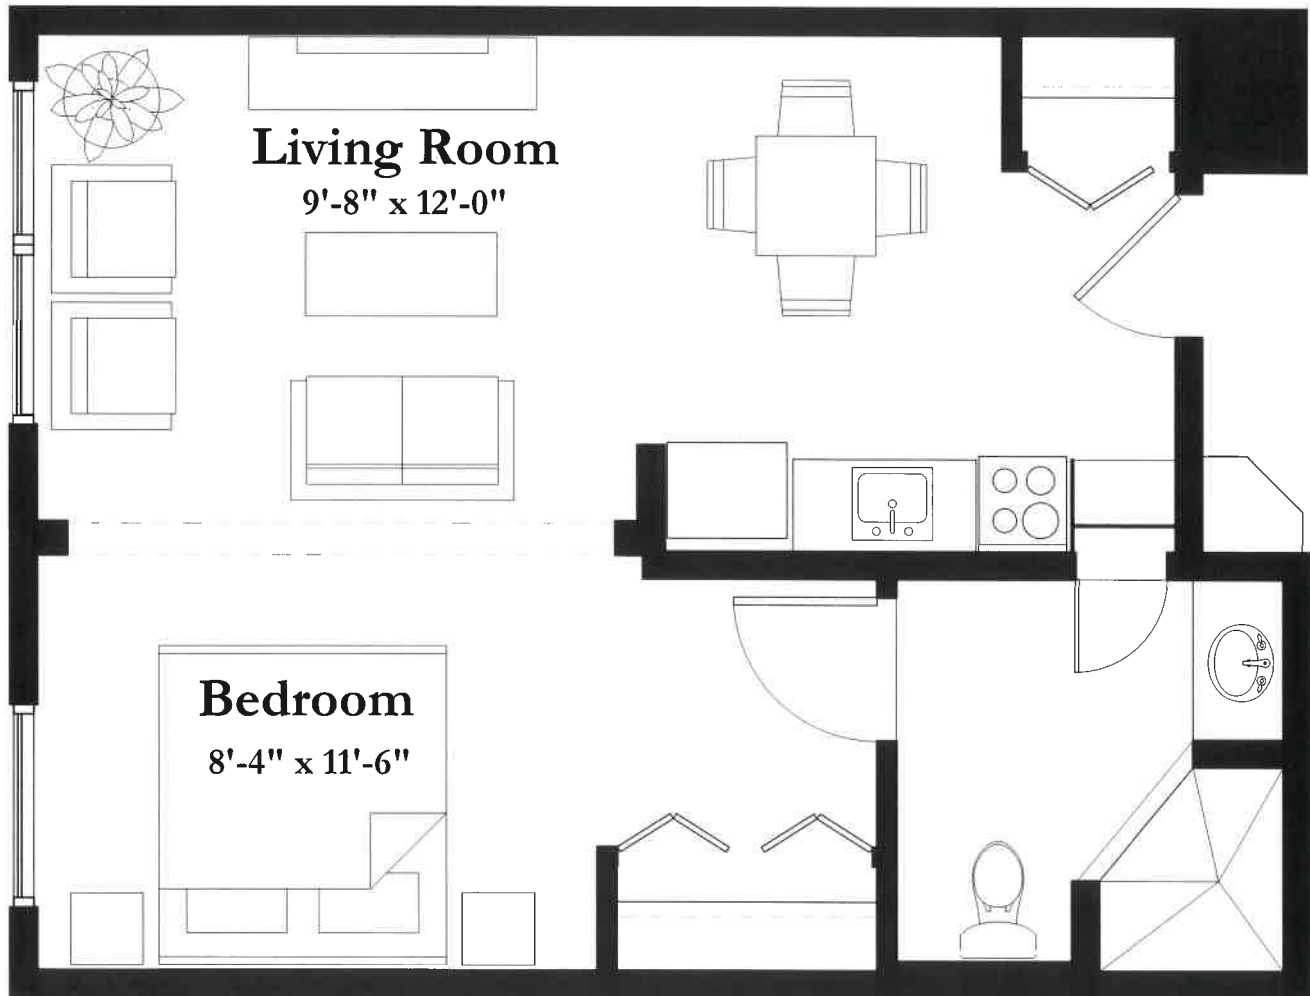

# STYLE A1

430 Square Feet

Studio

measurements are approximate