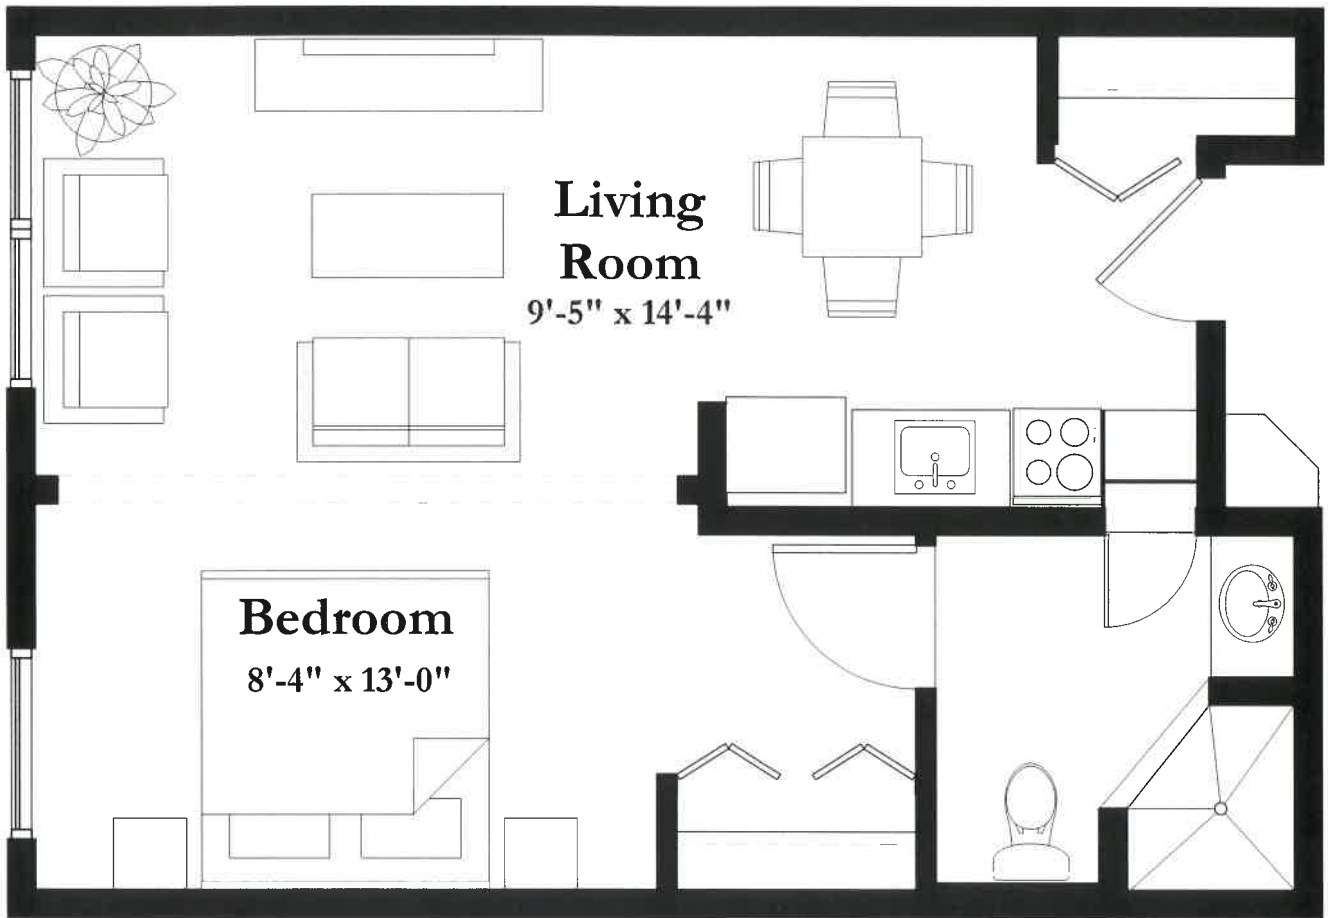

STYLE A

479 Square Feet
Studio

(measurements in feet)

measurements are approximate